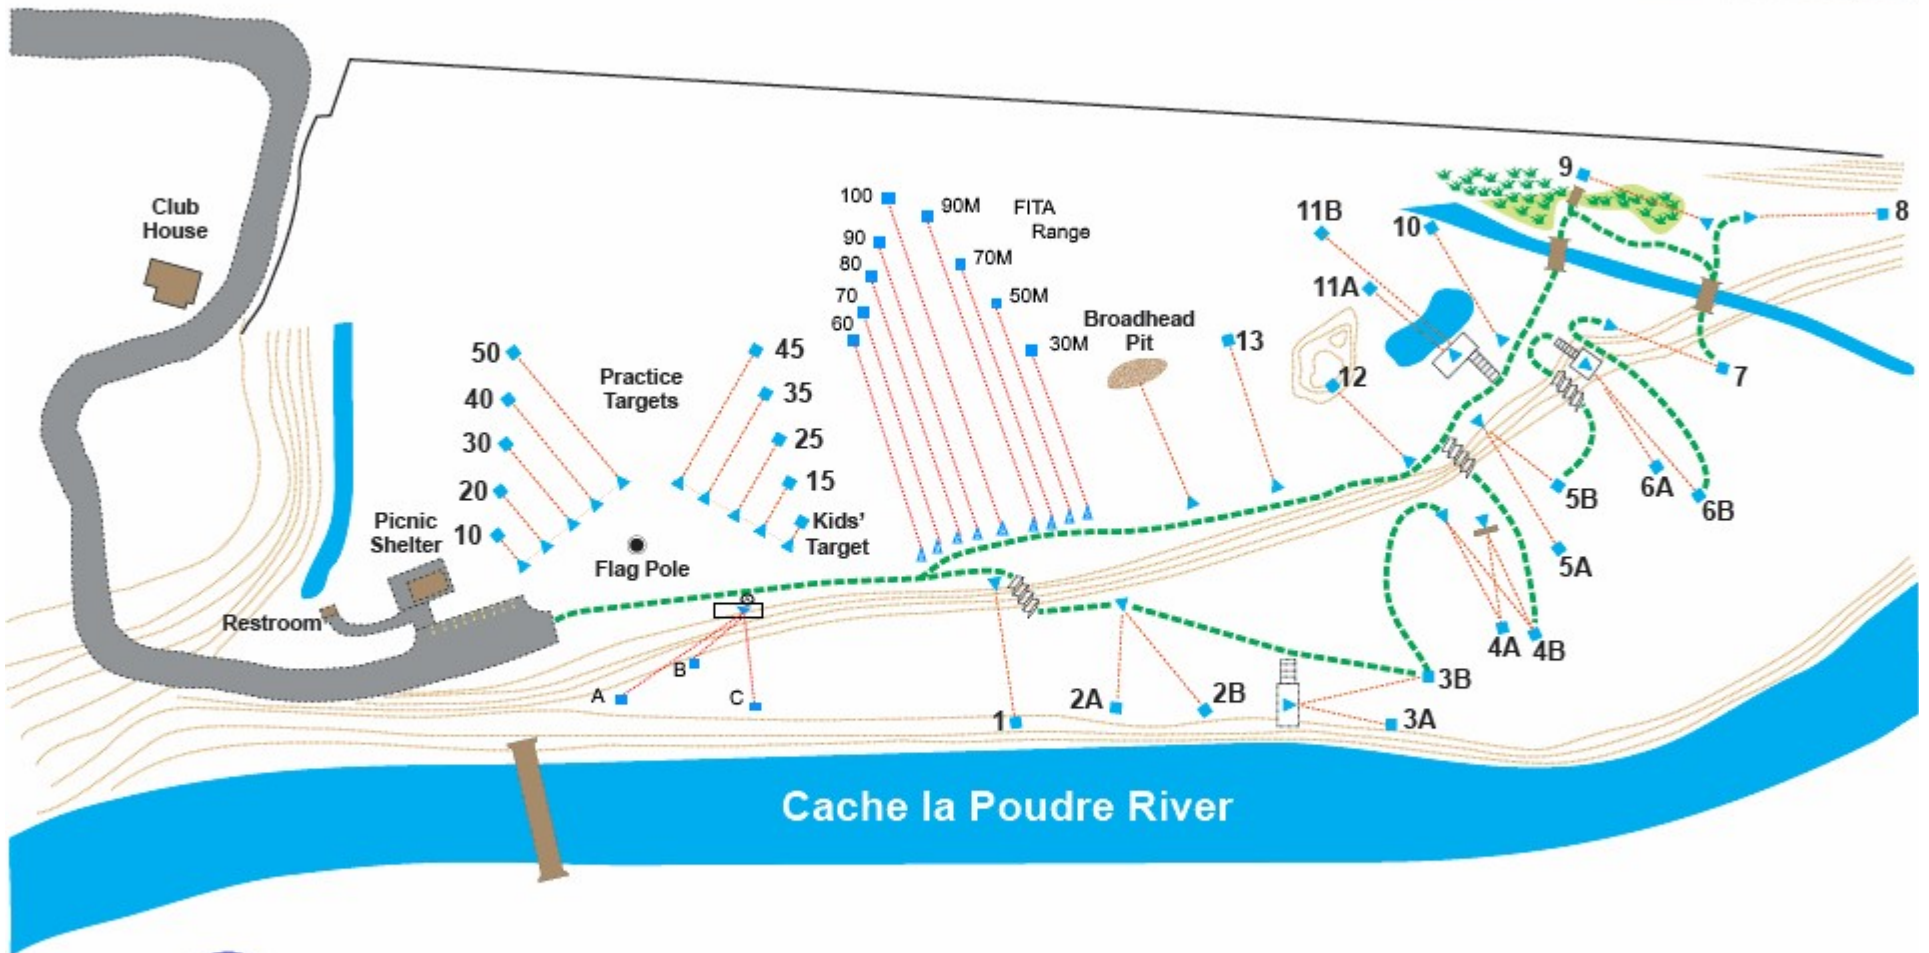

Interstate 25

Cache la Poudre River

Fort Collins Archery Association Archery Range